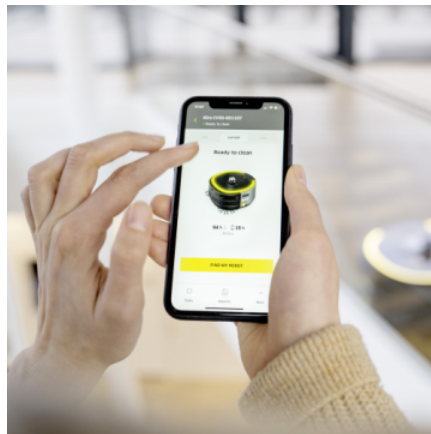

KIRA CV 50

The KIRA CV 50 robotic vacuum cleaner takes the pressure off cleaning teams by taking over the time-consuming vacuuming, leaving the skilled workers to take care of more complex tasks at the same time.

Equipment

Variant	Batteries and charger not included	
autonomous cleaning	■	
Easy and intuitive set-up without the need for expert knowledge	■	
obstacle and crash detection	■	
High-performance sensors	■	
autonomous swerving upon meeting obstacles	■	
Safety certified for public areas	■	
creation of cleaning reports	■	
Notifications on mobile devices	■	
Kärcher colour and operating concept	■	
operation using app	■	
Side brush	■	
Roller brush	Piece(s)	1
Start markings	■	
EPA filter	■	

■ Included in the scope of supply.

Weight incl. packaging	kg	24
Dimensions (L × W × H)	mm	578 × 578 × 300

Compact design with very low ground clearance

- Low clearance height (32 cm) allows vacuum cleaning under furniture and tables.
- Also suitable for use in confined spaces thanks to its compact design.
- The robot also overcomes tight spaces with ease, allowing it to turn on the spot.

KIRA Robots app

- Full transparency with the KIRA Robots app with fleet management, live status, detailed cleaning reports and much more.
- Cleaning maps and schedules are easy to create and edit.
- Perfectly networked thanks to the integrated 4G/LTE mobile or wireless network connection.