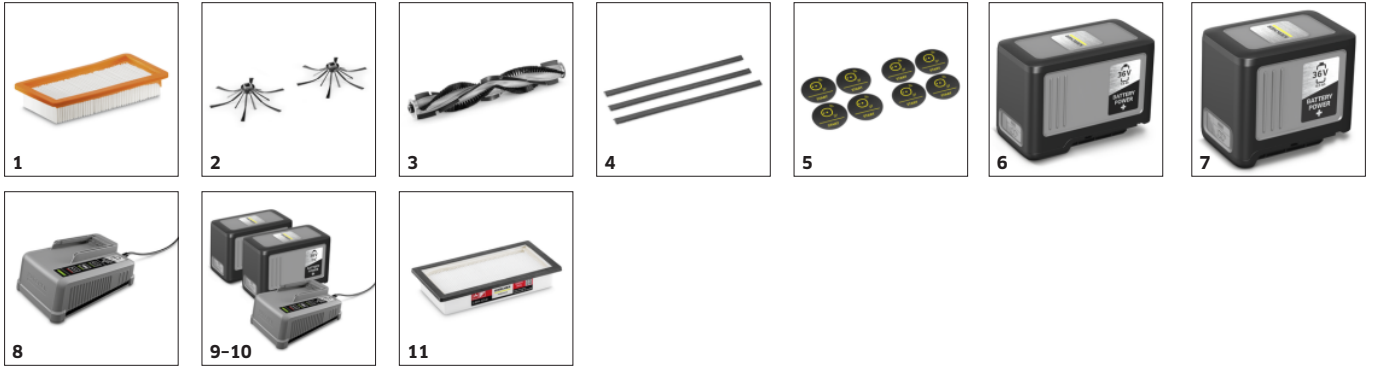

ACCESSORIES FOR KIRA CV 50

1.454-500.0

		Order no.	Description	
VACUUMS				
Filters				
EPA filter	1	6.414-631.0	Washable EPA filter for BR 45/22 scrubber dryer and DS 6 spray extraction cleaner from Kärcher. Withholds tiny dust particles and allergens from the condensed moist air.	■
UPRIGHT BRUSH-TYPE VACUUM CLEANER ACCESSORY				
Side brush KIRA CV 50	2	2.889-428.0	Set of 2 side brushes for KIRA CV 50 robot vacuum cleaner.	■
Roller brush KIRA CV 50	3	2.889-429.0	Roller brush, universal, for KIRA CV 50 (350 mm).	■
Sweeping edge KIRA CV 50	4	2.889-430.0	Rubber sweeping edge for the brush cover of KIRA CV 50.	■
Start marker KIRA CV 50	5	2.889-431.0	Start markers for sticking to the wall for the KIRA CV 50 robot vacuum cleaner.	■
BATTERIES				
Battery Power+ 36/75	6	2.445-043.0	A capacity of 7.5 Ah guarantees long runtimes for the Battery Power+ 36 V lithium-ion battery. Very powerful, with Real Time Technology via LCD display and protection against overcurrent.	□
Battery Power+ 36/60	7	2.042-022.0	Extremely powerful Battery Power+ 36 V lithium-ion battery with a capacity of 6.0 Ah for a long runtime. With innovative Real Time Technology via LCD display and voltage monitoring.	□
BATTERY CHARGERS				
Fast charger Battery Power+ 36/60	8	2.445-045.0	Charge all 36 V Kärcher Battery Power and Kärcher Battery Power+ lithium-ion batteries with max. 6 A charging current: Quick charger with LED operating status indicator. Easy wall mounting.	□
STARTER KIT				
Battery Power+ 36/75 Starter Kit	9	3.137-353.0	Starter Kit Battery Power+ 36/75 with 2 36-V/7.5-Ah batteries and 36-V quick charger for our 36 V Kärcher Battery Power and Kärcher Battery Power+ battery platform devices.	□
Starter kit Battery Power+ 36/75	10	2.445-070.0		□
FILTER T/ NT				
HEPA Filter				
Accessories filter HEPA H13 KIRA CV 50	11	2.889-425.0		□

■ Included in the scope of supply. □ Available accessories.